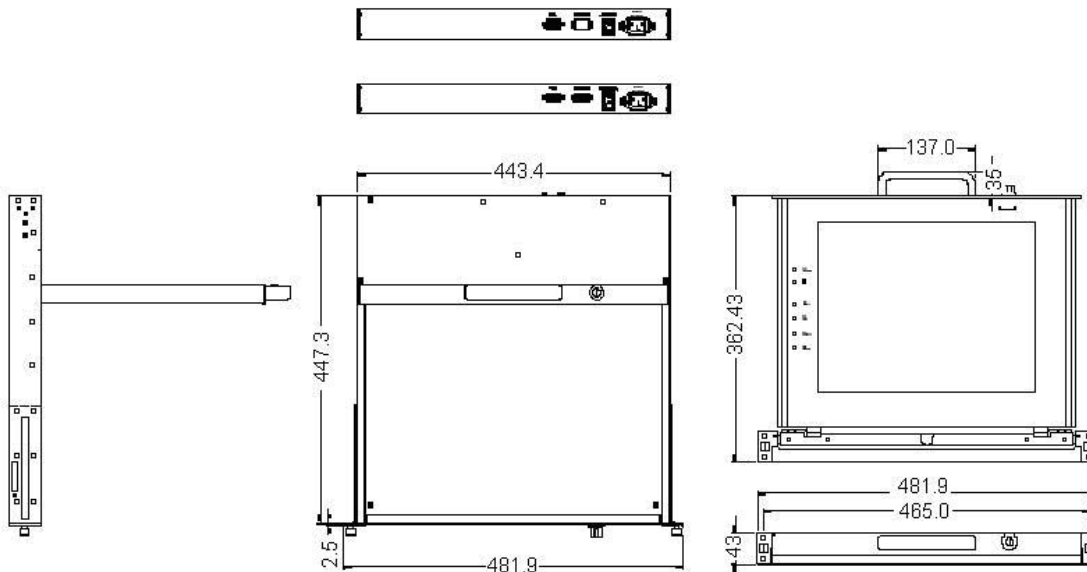

Main Specifications

Model	KwikDraw-B 170	KwikDraw-B 150
Display Size	17"	15"
Panel Type	Active Matrix TFT-LCD	
Resolution	SXGA 1280x1024 (Maximum)	XGA 1024x768 (Maximum)
Pixel Pitch	0.264mmx0.264mm	0.297mmx0.297mm
Viewing Angle (Typical)	R-L view 60°~70° U-D view 45°~60°	R-L view 130° U-D view 100°
Contrast Ratio	450:1	400:1
Brightness	white 250cd/m2	
Backlight	4 lamps	2 lamps
Colors	16.2M	16M
Cables	VGA cable	
Sync	45 ~ 80KHz	
Power Source	100 ~240 VAC	
Power Consumption	19.05W	10.41W
Temperature	Operating: 0° ~ 50° Storage: -20°~ 60°	
Humidity	10% ~ 90%RH	
Dimensions	455 x 450 x 44 mm	
Weight	11.4kgs	11.0kgs
Touch Panel	5-wire resistive USB interface	

Technical Drawings

Ordering Information

KwikDraw-B 170	17" Rackmount TFT LCD Monitor - Black
KwikDraw-B 170T	17" Rackmount TFT LCD Monitor with Resistive Touch Screen - Black
KwikDraw-B 150	15" Rackmount TFT LCD Monitor - Black
KwikDraw-B 150T	15" Rackmount TFT LCD Monitor with Resistive Touch Screen - Black